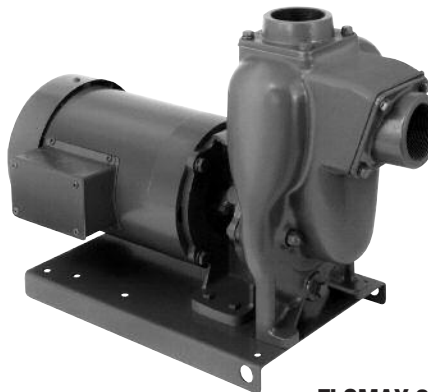

FLOMAX 5 8 10

SELF PRIMING CENTRIFUGAL PUMP FEATURES

- CLOSED COUPLED TO ELECTRIC MOTOR
- PUMPAK ONLY TO MOUNT TO STANDARD NEMA "C" FACE MOTOR
- FLOWS - 100-750 GPM
- PRESSURES - 100-230 FEET HEAD
- AVAILABLE IN: CAST IRON AND BRONZE
FLOMAX 5 AND FLOMAX 8 ALSO AVAILABLE IN ALUMINUM
FLOMAX 8 AND FLOMAX 15 ALSO AVAILABLE IN STAINLESS STEEL
- WITH OR WITHOUT ELECTRIC MOTOR
- IMPELLER - CAST IRON, BRONZE, ALUMINUM & STAINLESS STEEL
FLOMAX 40 CAST IRON, BRONZE & STAINLESS STEEL
FLOMAX 30 DUCTILE IRON & BRONZE
- SHAFT SLEEVE - STAINLESS STEEL
- FASTENERS - STAINLESS STEEL
- SEALS - STANDARD VITON, OPTIONAL SEALS AVAILABLE
PRESSURE LUBRICATED DOUBLE SEALS
- OPTIONS:
 - ENGINE DRIVES
 - PEDESTAL MODELS
 - HYDRAULIC DRIVES AND CLUTCHPAKS
- ABS TYPE APPROVAL FOR MANY SHIPBOARD SERVICES

MODEL	Suction	Discharge	Max. Solid Size
FLOMAX 5	1 1/2" NPT	1 1/2" NPT	.56"
FLOMAX 8	2" NPT	2" NPT	.56"
FLOMAX 10	2" NPT	2" NPT	.625"
FLOMAX 15	3" NPT	3" NPT	.625"
FLOMAX 30	3" NPT	3" NPT	.60"
FLOMAX 40	4" NPT	4" NPT	.65"

FLOMAX 5

FLOMAX 8

316 SS FLOMAX 8

FLOMAX 10

15 30 40

**FLOMAX 5 & 8
DOUBLE SEAL**

**FLOMAX 30
CLOSE COUPLED**

FLOMAX 15

FLOMAX 40

Self-Priming Centrifugal Pump Selection

Flomax 5 Pump Performance Curves

Flomax 8 Pump Performance Curves

Other Performance Curves Available Upon Request

Flomax 5 & 8 Pump Double Seal Performance Curves