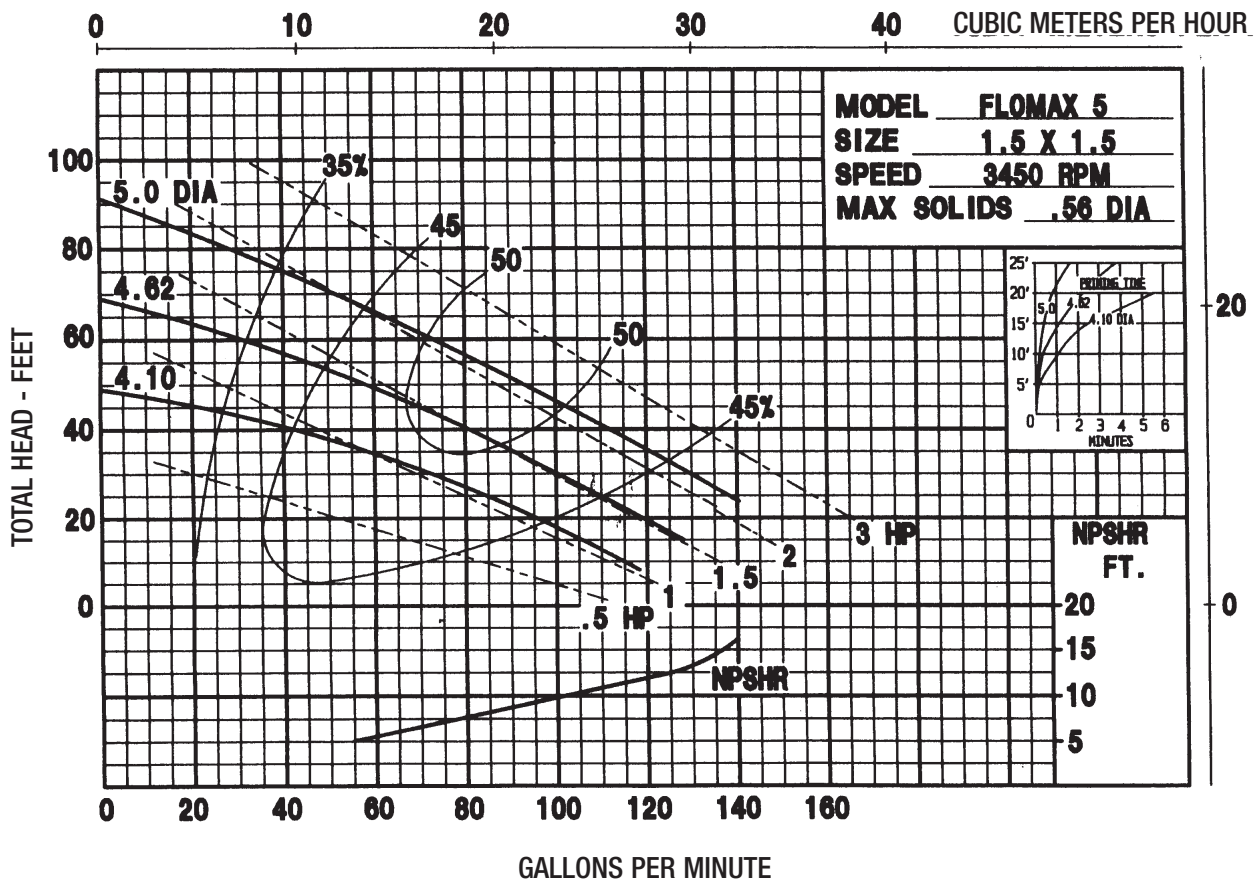

FLOMAX 5

FLOMAX 8

316 SS FLOMAX 8

FLOMAX 10

15 30 40

**FLOMAX 5 & 8
DOUBLE SEAL**

**FLOMAX 30
CLOSE COUPLED**

FLOMAX 15

FLOMAX 40

Self-Priming Centrifugal Pump Selection

Flomax 5 Pump Performance Curves

Flomax 8 Pump Performance Curves

Other Performance Curves Available Upon Request

Flomax 5 & 8 Pump Double Seal Performance Curves

Flomax 10 Pump Performance Curves

Other Performance Curves Available Upon Request

Flomax 15 Pump Performance Curves

Flomax 15 Pump Double Seal Performance Curves

Flomax 30 Pump Performance Curves

Flomax 40 Pump Performance Curves