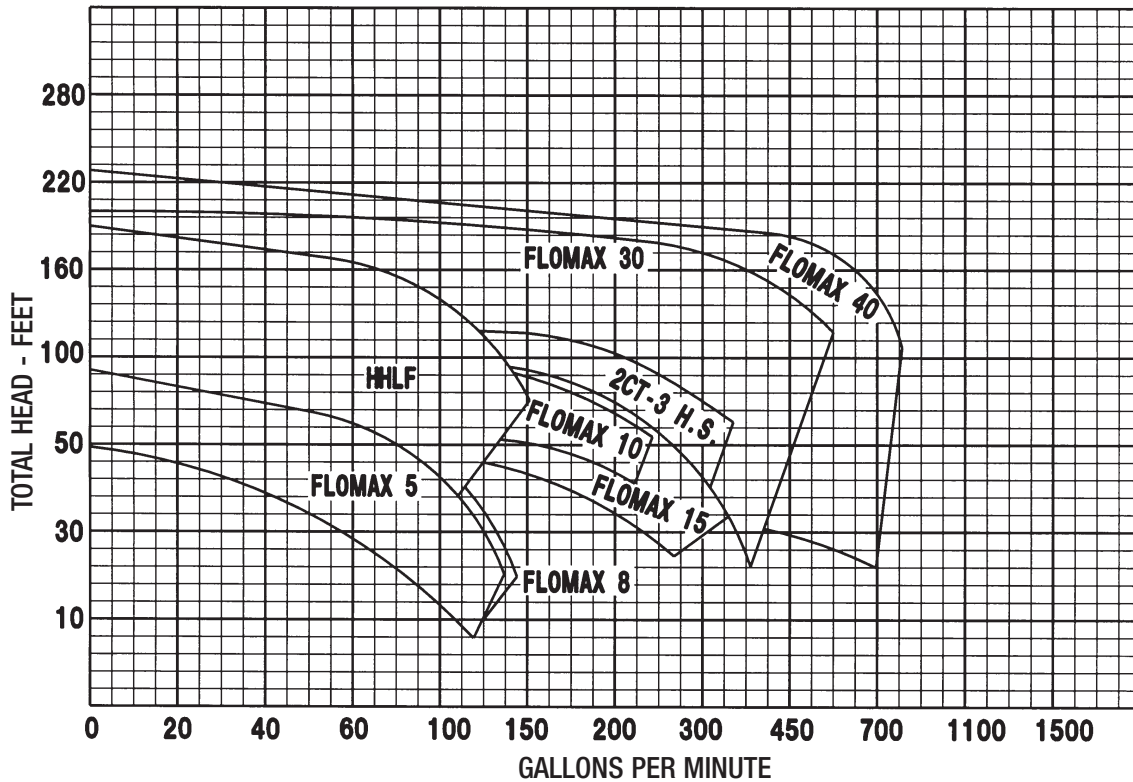

FLOMAX 5

FLOMAX 8

316 SS FLOMAX 8

FLOMAX 10

15 30 40

**FLOMAX 5 & 8
DOUBLE SEAL**

**FLOMAX 30
CLOSE COUPLED**

FLOMAX 15

FLOMAX 40

Self-Priming Centrifugal Pump Selection

Flomax 5 Pump Performance Curves

Flomax 8 Pump Performance Curves

Other Performance Curves Available Upon Request

Flomax 5 & 8 Pump Double Seal Performance Curves

Flomax 10 Pump Performance Curves

Other Performance Curves Available Upon Request

Flomax 15 Pump Performance Curves

Flomax 15 Pump Double Seal Performance Curves

Flomax 30 Pump Performance Curves

Flomax 40 Pump Performance Curves