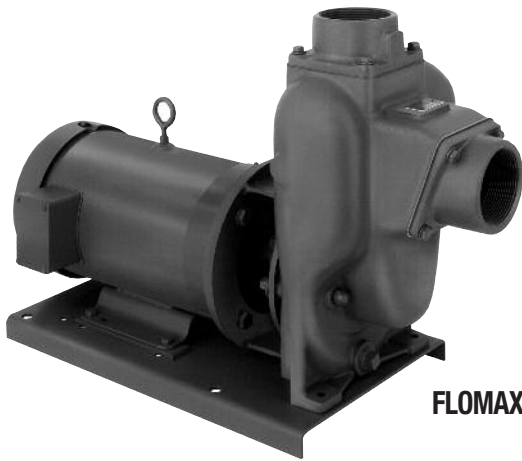

FLOMAX 5 8 10

SELF PRIMING CENTRIFUGAL PUMP FEATURES

- CLOSED COUPLED TO ELECTRIC MOTOR
- PUMPAK ONLY TO MOUNT TO STANDARD NEMA "C" FACE MOTOR
- FLOWS - 100-750 GPM
- PRESSURES - 100-230 FEET HEAD
- AVAILABLE IN: CAST IRON AND BRONZE
FLOMAX 5 AND FLOMAX 8 ALSO AVAILABLE IN ALUMINUM
FLOMAX 8 AND FLOMAX 15 ALSO AVAILABLE IN STAINLESS STEEL
- WITH OR WITHOUT ELECTRIC MOTOR
- IMPELLER - CAST IRON, BRONZE, ALUMINUM & STAINLESS STEEL
FLOMAX 40 CAST IRON, BRONZE & STAINLESS STEEL
FLOMAX 30 DUCTILE IRON & BRONZE
- SHAFT SLEEVE - STAINLESS STEEL
- FASTENERS - STAINLESS STEEL
- SEALS - STANDARD VITON, OPTIONAL SEALS AVAILABLE
PRESSURE LUBRICATED DOUBLE SEALS
- OPTIONS:
 - ENGINE DRIVES
 - PEDESTAL MODELS
 - HYDRAULIC DRIVES AND CLUTCHPAKS
- ABS TYPE APPROVAL FOR MANY SHIPBOARD SERVICES

MODEL	Suction	Discharge	Max. Solid Size
FLOMAX 5	1 1/2" NPT	1 1/2" NPT	.56"
FLOMAX 8	2" NPT	2" NPT	.56"
FLOMAX 10	2" NPT	2" NPT	.625"
FLOMAX 15	3" NPT	3" NPT	.625"
FLOMAX 30	3" NPT	3" NPT	.60"
FLOMAX 40	4" NPT	4" NPT	.65"

FLOMAX 5

FLOMAX 8

316 SS FLOMAX 8

FLOMAX 10

15 30 40

**FLOMAX 5 & 8
DOUBLE SEAL**

**FLOMAX 30
CLOSE COUPLED**

FLOMAX 15

FLOMAX 40

Self-Priming Centrifugal Pump Selection

Flomax 5 Pump Performance Curves

Flomax 8 Pump Performance Curves

Other Performance Curves Available Upon Request

Flomax 5 & 8 Pump Double Seal Performance Curves