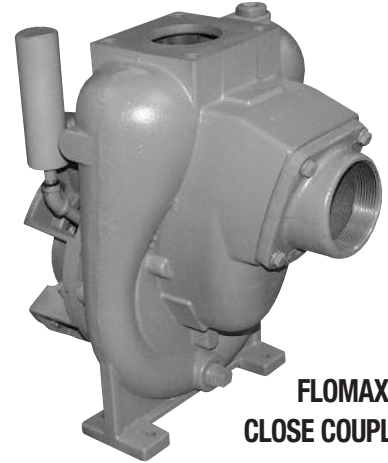

FLOMAX 5 8 10

SELF PRIMING CENTRIFUGAL PUMP FEATURES

- CLOSED COUPLED TO ELECTRIC MOTOR
- PUMPAK ONLY TO MOUNT TO STANDARD NEMA "C" FACE MOTOR
- FLOWS - 100-750 GPM
- PRESSURES - 100-230 FEET HEAD
- AVAILABLE IN: CAST IRON AND BRONZE
FLOMAX 5 AND FLOMAX 8 ALSO AVAILABLE IN ALUMINUM
FLOMAX 8 AND FLOMAX 15 ALSO AVAILABLE IN STAINLESS STEEL
- WITH OR WITHOUT ELECTRIC MOTOR
- IMPELLER - CAST IRON, BRONZE, ALUMINUM & STAINLESS STEEL
FLOMAX 40 CAST IRON, BRONZE & STAINLESS STEEL
FLOMAX 30 DUCTILE IRON & BRONZE
- SHAFT SLEEVE - STAINLESS STEEL
- FASTENERS - STAINLESS STEEL
- SEALS - STANDARD VITON, OPTIONAL SEALS AVAILABLE
PRESSURE LUBRICATED DOUBLE SEALS
- OPTIONS:
 - ENGINE DRIVES
 - PEDESTAL MODELS
 - HYDRAULIC DRIVES AND CLUTCHPAKS
- ABS TYPE APPROVAL FOR MANY SHIPBOARD SERVICES

MODEL	Suction	Discharge	Max. Solid Size
FLOMAX 5	1 1/2" NPT	1 1/2" NPT	.56"
FLOMAX 8	2" NPT	2" NPT	.56"
FLOMAX 10	2" NPT	2" NPT	.625"
FLOMAX 15	3" NPT	3" NPT	.625"
FLOMAX 30	3" NPT	3" NPT	.60"
FLOMAX 40	4" NPT	4" NPT	.65"

FLOMAX 5

FLOMAX 8

316 SS FLOMAX 8

FLOMAX 10

15 30 40

**FLOMAX 5 & 8
DOUBLE SEAL**

**FLOMAX 30
CLOSE COUPLED**

FLOMAX 15

FLOMAX 40

Self-Priming Centrifugal Pump Selection

Flomax 5 Pump Performance Curves

Flomax 8 Pump Performance Curves

Other Performance Curves Available Upon Request

Flomax 5 & 8 Pump Double Seal Performance Curves