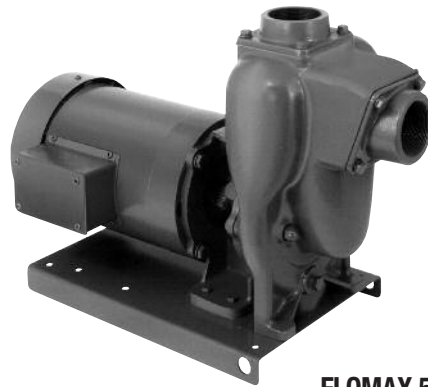

FLOMAX 5 8 10

SELF PRIMING CENTRIFUGAL PUMP FEATURES

- CLOSED COUPLED TO ELECTRIC MOTOR
- PUMPAK ONLY TO MOUNT TO STANDARD NEMA "C" FACE MOTOR
- FLOWS - 100-750 GPM
- PRESSURES - 100-230 FEET HEAD
- AVAILABLE IN: CAST IRON AND BRONZE
FLOMAX 5 AND FLOMAX 8 ALSO AVAILABLE IN ALUMINUM
FLOMAX 8 AND FLOMAX 15 ALSO AVAILABLE IN STAINLESS STEEL
- WITH OR WITHOUT ELECTRIC MOTOR
- IMPELLER - CAST IRON, BRONZE, ALUMINUM & STAINLESS STEEL
FLOMAX 40 CAST IRON, BRONZE & STAINLESS STEEL
FLOMAX 30 DUCTILE IRON & BRONZE
- SHAFT SLEEVE - STAINLESS STEEL
- FASTENERS - STAINLESS STEEL
- SEALS - STANDARD VITON, OPTIONAL SEALS AVAILABLE
PRESSURE LUBRICATED DOUBLE SEALS
- OPTIONS:
 - ENGINE DRIVES
 - PEDESTAL MODELS
 - HYDRAULIC DRIVES AND CLUTCHPAKS
- ABS TYPE APPROVAL FOR MANY SHIPBOARD SERVICES

MODEL	Suction	Discharge	Max. Solid Size
FLOMAX 5	1 1/2" NPT	1 1/2" NPT	.56"
FLOMAX 8	2" NPT	2" NPT	.56"
FLOMAX 10	2" NPT	2" NPT	.625"
FLOMAX 15	3" NPT	3" NPT	.625"
FLOMAX 30	3" NPT	3" NPT	.60"
FLOMAX 40	4" NPT	4" NPT	.65"

FLOMAX 5

FLOMAX 8

316 SS FLOMAX 8

FLOMAX 10

15 30 40

**FLOMAX 5 & 8
DOUBLE SEAL**

**FLOMAX 30
CLOSE COUPLED**

FLOMAX 15

FLOMAX 40

Self-Priming Centrifugal Pump Selection

Flomax 5 Pump Performance Curves

Flomax 8 Pump Performance Curves

Other Performance Curves Available Upon Request

Flomax 5 & 8 Pump Double Seal Performance Curves