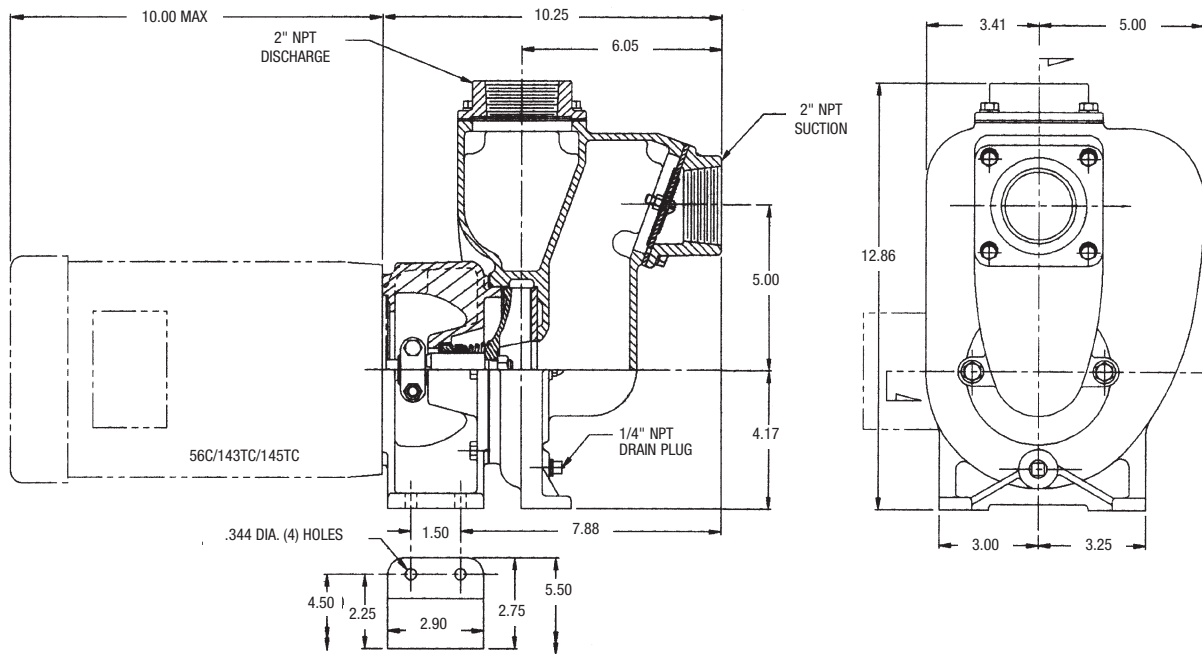

Flomax 10 Pump Performance Curves

Other Performance Curves Available Upon Request

Flomax 15 Pump Performance Curves

Flomax 15 Pump Double Seal Performance Curves

Flomax 30 Pump Performance Curves

Flomax 40 Pump Performance Curves

Flomax 5 Dimensions

Flomax 8 Dimensions

Flomax 8 316 SS Dimensions

Flomax 5 & 8 Double Seal Dimensions

Flomax 10 Dimensions

Flomax 15 Dimensions

Flomax 15 316 SS Dimensions

Flomax 30 Pedestal Mount Dimensions

Flomax 40 Dimensions