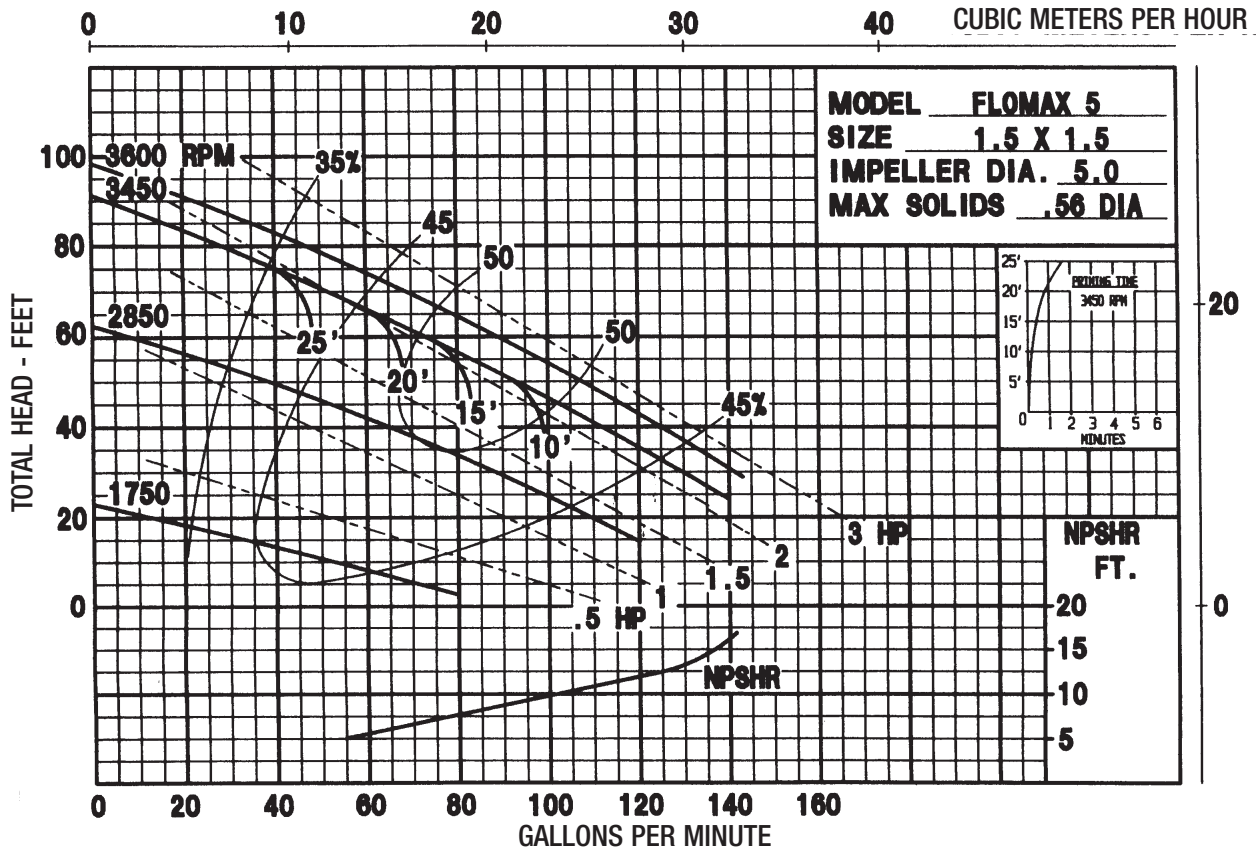

FLOMAX 5

FLOMAX 8

316 SS FLOMAX 8

FLOMAX 10

15 30 40

**FLOMAX 5 & 8
DOUBLE SEAL**

**FLOMAX 30
CLOSE COUPLED**

FLOMAX 15

FLOMAX 40

Self-Priming Centrifugal Pump Selection

Flomax 5 Pump Performance Curves

Flomax 8 Pump Performance Curves

Other Performance Curves Available Upon Request

Flomax 5 & 8 Pump Double Seal Performance Curves

Flomax 10 Pump Performance Curves

Other Performance Curves Available Upon Request

Flomax 15 Pump Performance Curves

Flomax 15 Pump Double Seal Performance Curves

Flomax 30 Pump Performance Curves

Flomax 40 Pump Performance Curves