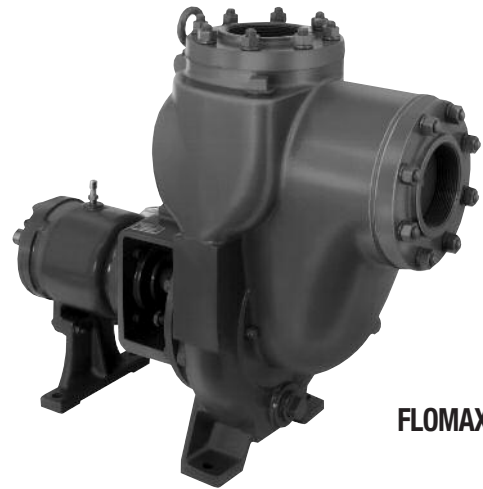

FLOMAX 5 8 10

SELF PRIMING CENTRIFUGAL PUMP FEATURES

- CLOSED COUPLED TO ELECTRIC MOTOR
- PUMPAK ONLY TO MOUNT TO STANDARD NEMA "C" FACE MOTOR
- FLOWS - 100-750 GPM
- PRESSURES - 100-230 FEET HEAD
- AVAILABLE IN: CAST IRON AND BRONZE
FLOMAX 5 AND FLOMAX 8 ALSO AVAILABLE IN ALUMINUM
FLOMAX 8 AND FLOMAX 15 ALSO AVAILABLE IN STAINLESS STEEL
- WITH OR WITHOUT ELECTRIC MOTOR
- IMPELLER - CAST IRON, BRONZE, ALUMINUM & STAINLESS STEEL
FLOMAX 40 CAST IRON, BRONZE & STAINLESS STEEL
FLOMAX 30 DUCTILE IRON & BRONZE
- SHAFT SLEEVE - STAINLESS STEEL
- FASTENERS - STAINLESS STEEL
- SEALS - STANDARD VITON, OPTIONAL SEALS AVAILABLE
PRESSURE LUBRICATED DOUBLE SEALS
- OPTIONS:
 - ENGINE DRIVES
 - PEDESTAL MODELS
 - HYDRAULIC DRIVES AND CLUTCHPAKS
- ABS TYPE APPROVAL FOR MANY SHIPBOARD SERVICES

MODEL	Suction	Discharge	Max. Solid Size
FLOMAX 5	1 1/2" NPT	1 1/2" NPT	.56"
FLOMAX 8	2" NPT	2" NPT	.56"
FLOMAX 10	2" NPT	2" NPT	.625"
FLOMAX 15	3" NPT	3" NPT	.625"
FLOMAX 30	3" NPT	3" NPT	.60"
FLOMAX 40	4" NPT	4" NPT	.65"

FLOMAX 5

FLOMAX 8

316 SS FLOMAX 8

FLOMAX 10

15 30 40

**FLOMAX 5 & 8
DOUBLE SEAL**

**FLOMAX 30
CLOSE COUPLED**

FLOMAX 15

FLOMAX 40

Self-Priming Centrifugal Pump Selection

Flomax 5 Pump Performance Curves

Flomax 8 Pump Performance Curves

Other Performance Curves Available Upon Request

Flomax 5 & 8 Pump Double Seal Performance Curves