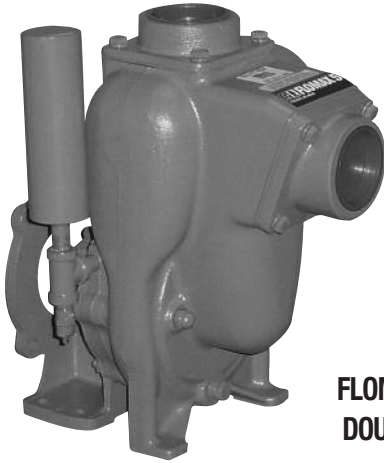

FLOMAX 5 8 10

SELF PRIMING CENTRIFUGAL PUMP FEATURES

- CLOSED COUPLED TO ELECTRIC MOTOR
- PUMPAK ONLY TO MOUNT TO STANDARD NEMA "C" FACE MOTOR
- FLOWS - 100-750 GPM
- PRESSURES - 100-230 FEET HEAD
- AVAILABLE IN: CAST IRON AND BRONZE
FLOMAX 5 AND FLOMAX 8 ALSO AVAILABLE IN ALUMINUM
FLOMAX 8 AND FLOMAX 15 ALSO AVAILABLE IN STAINLESS STEEL
- WITH OR WITHOUT ELECTRIC MOTOR
- IMPELLER - CAST IRON, BRONZE, ALUMINUM & STAINLESS STEEL
FLOMAX 40 CAST IRON, BRONZE & STAINLESS STEEL
FLOMAX 30 DUCTILE IRON & BRONZE
- SHAFT SLEEVE - STAINLESS STEEL
- FASTENERS - STAINLESS STEEL
- SEALS - STANDARD VITON, OPTIONAL SEALS AVAILABLE
PRESSURE LUBRICATED DOUBLE SEALS
- OPTIONS:
 - ENGINE DRIVES
 - PEDESTAL MODELS
 - HYDRAULIC DRIVES AND CLUTCHPAKS
- ABS TYPE APPROVAL FOR MANY SHIPBOARD SERVICES

MODEL	Suction	Discharge	Max. Solid Size
FLOMAX 5	1 1/2" NPT	1 1/2" NPT	.56"
FLOMAX 8	2" NPT	2" NPT	.56"
FLOMAX 10	2" NPT	2" NPT	.625"
FLOMAX 15	3" NPT	3" NPT	.625"
FLOMAX 30	3" NPT	3" NPT	.60"
FLOMAX 40	4" NPT	4" NPT	.65"

FLOMAX 5

FLOMAX 8

316 SS FLOMAX 8

FLOMAX 10

15 30 40

**FLOMAX 5 & 8
DOUBLE SEAL**

**FLOMAX 30
CLOSE COUPLED**

FLOMAX 15

FLOMAX 40

Self-Priming Centrifugal Pump Selection

Flomax 5 Pump Performance Curves

Flomax 8 Pump Performance Curves

Other Performance Curves Available Upon Request

Flomax 5 & 8 Pump Double Seal Performance Curves